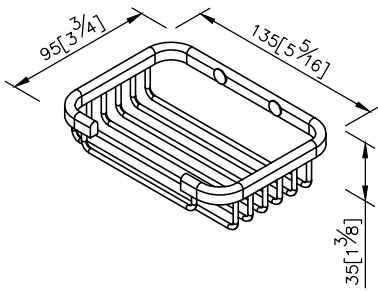

Shower Basket 6840-87-81CP

- 1.Brass meets JIS 3604 standard.
- 2.Premium metal construction for durability.
- 3.Justime finishes resist corrosion and tarnish.
- 4.Finish meets the standard of ASTM-SC2.
- 5.Correctly installed product's loading is 5 kgf.

unit: mm[inch]