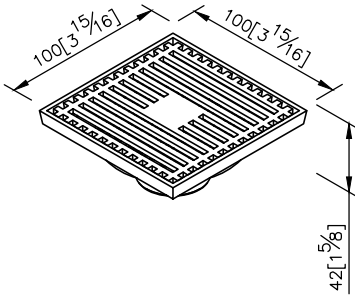

**Floor Drain**  
0303-64-79CP

unit: mm[inch]

- 1.Brass of forging body meets JIS 3771 standard.
- 2.Premium metal construction for durability.
- 3.Justime finishes resist corrosion and tarnish.
- 4.Finish meets the standard of ASTM-SC2.
- 5.Material of Grid: Stainless Steel SUS304.
- 6.Drain core could prevent bugs, bad smells, and backflows.
- 7.Material of Drain Core: ABS.