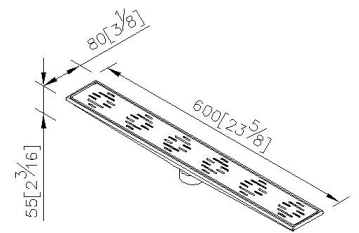

Floor Drain 0305-59-79S1

INTRODUCTION:

In order to meet requirements of the modern customer we designed the Floor Drain which combines functionality and the sense of beauty. The Embedded Floor Drain is a practical product and a piece of interior art at the same time.

DESCRIPTION:

1. Stainless meets SUS304 standard.
2. Premium metal construction for durability.
3. Justime finishes resist corrosion and tarnish.
4. Material of Grid: Stainless Steel SUS304.
5. Drain core could prevent bugs, bad smells, and backflows.