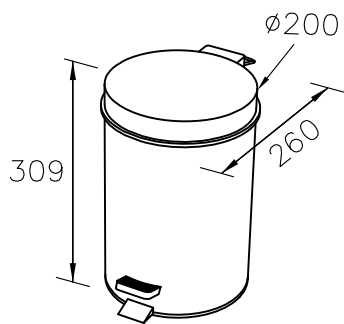

Garbage Can - Round Shape (5L)(#304)

unit:mm