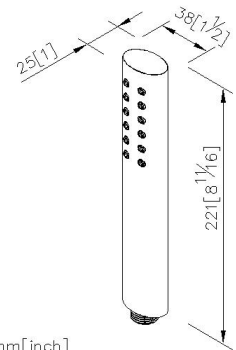

Hand Shower 0922-9S-79CP

INTRODUCTION:

A comprehensive design conception brings the function and esthetics to product. The arc shape shows the beauty of simplicity.

DESCRIPTION:

- 1.Chrome plated finish passes salt spray test CASS 4 hours.
- 2.Conform 2.2 GPM max water flow rate.
- 3.The optional check valve and flow restrictor could be added into the handshower.
- 4.The mist spraying increases the confort when bathing.
- 5.Coordinates with other products in Charming collection.