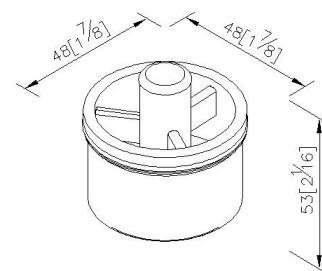

Drain Cartridge 6305-A2-8000

INTRODUCTION:

In order to meet requirements of the modern customer we matched drain which combines functionality. The drain core is a practical product and easy to replace.

DESCRIPTION:

Applicable models:

0305-59-79S1

0305-90-79S1

0306-60-79S1

unit: mm[inch]

Certification:

Fixing Kits:

1.N/A