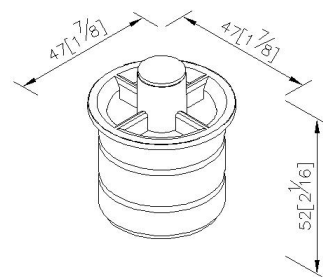

Core

6305-A3-8000

INTRODUCTION:

In order to meet requirements of the modern customer we matched drain which combines functionality. The drain core is a practical product and easy to replace.

DESCRIPTION:

Applicable models:

0305-28-79S1

0305-30-79S1

0306-29-79S1

unit: mm[inch]

Certification:

Fixing Kits:

1.N/A

AWARD: