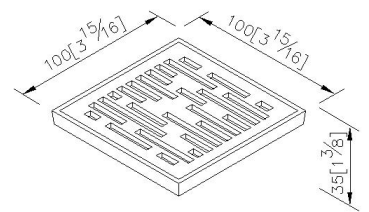

Floor Drain 100\*100mm (Thin Version)  
6310-10-80KG

**INTRODUCTION:**

In order to meet requirements of the modern customer we designed the Floor Drain which combines functionality and the sense of beauty. The Embedded Floor Drain is a practical product and a piece of interior art at the same time.

**DESCRIPTION:**

1. Material: Brass.
2. Material of Grid: Stainless Steel SUS304.
3. Fit for GB/T 27710-2011 standard, drainage rate?9.6L/min.
4. Drain core could prevent bugs, bad smells, and backflows.
5. Material of Drain Core: ABS.