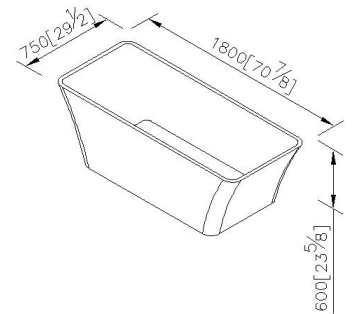

6360-D4-8800

INTRODUCTION:

The material could against the corrosion of kinds of dirt, it is easy to clean with wet cloth and few diluted alkaline cleaner.

DESCRIPTION:

- 1.The inner 32 degrees tilt of Mark Artificial Bathtub provides the most comfortable lying posture for users to enjoy a relaxing bath time.
- 2.Capacity: 267L.