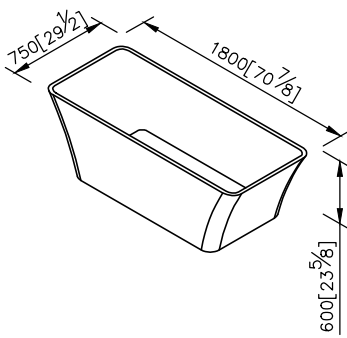

Bathtub
6360-D4-8800

- 1.The inner 32 degrees tilt of Mark Artificial Bathtub provides the most comfortable lying posture for users to enjoy a relaxing bath time.
- 2.Capacity: 267L.

unit: mm[inch]