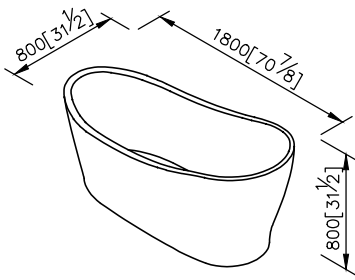

Bathtub
6360-D6-8800

- 1.The inner 32 degrees tilt of Mark Artificial Bathtub provides the most comfortable lying posture for users to enjoy a relaxing bath time.
- 2.Capacity: 272L.

unit: mm[inch]