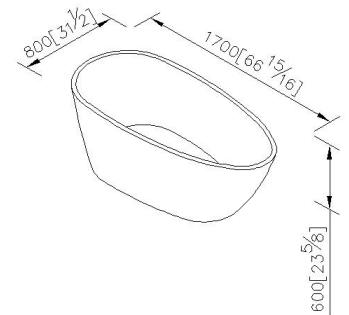

6360-D7-8700

INTRODUCTION:

The material could against the corrosion of kinds of dirt, it is easy to clean with wet cloth and few diluted alkaline cleaner.

DESCRIPTION:

- 1.The inner 32 degrees tilt of Mark Artificial Bathtub provides the most comfortable lying posture for users to enjoy a relaxing bath time.
- 2.Capacity: 247L.

unit: mm[inch]

Certificaion:

Fixing Kits:

- 1.N/A

AWARD: