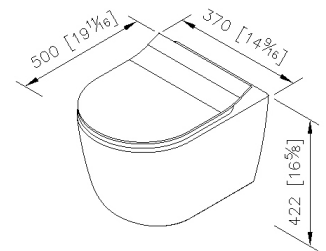

DESCRIPTION:

1. Weigh Resistance: Installation components are corrosion resistant and are able to withstand 400kg of weight resistance.
2. Rimless design without joint is easy to clean and maintain.
3. Toilet seat cover is equipped with damping technology for closing quietly and extending lifespan.
4. With supreme glaze coating applied to surface, it's able to reduce grime & lime scale accumulation, enabling residues to flow away easier.
5. High-efficiency Vortex Flush system releases a powerful water stream and creates a whirlpool effect which effectively removes waste and cleans the surface.