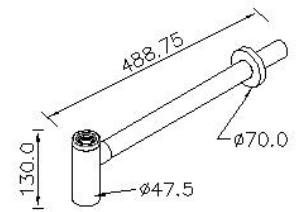

6502-T1-81CP

INTRODUCTION:

T-Traps can match any of your existing bathroom fixtures, and it is a perfect use for houses. Those are used to provide a liquid seal between the home and sewer gasses to prevent any contamination from entering.

DESCRIPTION:

1. Size: 488.75 * 130mm

unit:mm

Certification:

Fixing Kits:

1.N/A

AWARD: