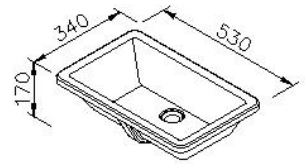

Under Countertop Ceramic Basin 6510-F5-8000

INTRODUCTION:

The simple design of the basin on deck set up with our Justime faucet is the necessary in your lavatory space. Ceramic material is easy to clean so it could lighter your cleaning work. The overflow design will avoid the problems of overflowing.

DESCRIPTION:

1. Size: 530*340*170mm

unit:mm

Certificaion:

Fixing Kits:

- 1.

AWARD: