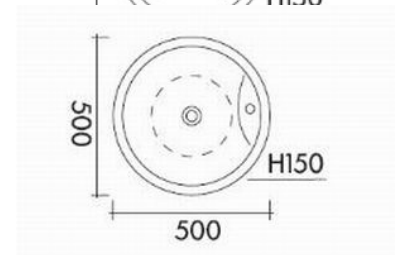

Ceramic Basin
6510-G3-80CP

INTRODUCTION:

The simple design of the basin on deck set up with our Justime faucet is the necessary in your lavatory space. Ceramic material is easy to clean so it could lighter your cleaning work. The overflow design will avoid the problems of overflowing.

DESCRIPTION:

1. Volume: 7L
2. Color: White
3. Material: Porcelain
4. Hole for faucet drilling: 1-1/4"
5. Overflow: 4/5"
6. Waste: 1-1/2"
7. PS. Round basin on deck for bathroom

Certificaion:

Fixing Kits: