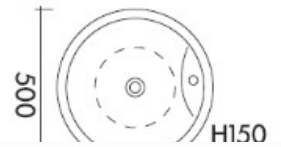

Ceramic Basin
6510-G3-80CP

INTRODUCTION:

The simple design of the basin on deck set up with our Justime faucet is the necessary in your lavatory space. Ceramic material is easy to clean so it could lighter your cleaning work. The overflow design will avoid the problems of overflowing.

DESCRIPTION:

1. Volume: 7L
2. Color: White
3. Material: Porcelain
4. Hole for faucet drilling: 1-1/4"
5. Overflow: 4/5"
6. Waste: 1-1/2"
7. PS. Round basin on deck for bathroom

Certificaion:

Fixing Kits: