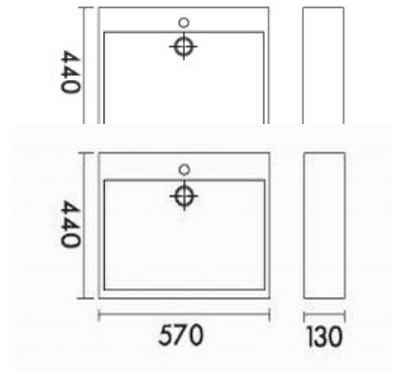

**Ceramic Basin**  
**6510-G6-80CP**

**INTRODUCTION:**

The simple design of the basin on deck set up with our Justime faucet is the necessary in your lavatory space. Ceramic material is easy to clean so it could lighter your cleaning work. The overflow design will avoid the problems of overflowing.

**DESCRIPTION:**

1. Volume: 7L
2. Color: White
3. Material: Porcelain
4. Hole for faucet drilling: 1-1/4"
5. Overflow: 4/5"
6. Waste: 1-1/2"
7. PS. Rectangular basin on deck for bathroom

**Certification:**