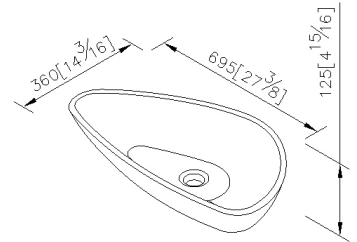

6510-K2-8000

INTRODUCTION:

The simple design of the basin on deck set up with our Justime faucet is the necessary in your lavatory space. Ceramic material is easy to clean so it could lighter your cleaning work. The overflow design will avoid the problems of overflowing.

DESCRIPTION:

1. Size: 700*360*135mm
2. Material: Porcelain
3. Color: White

unit:mm[inch]

Certificaion:

Fixing Kits:

- 1.

AWARD: