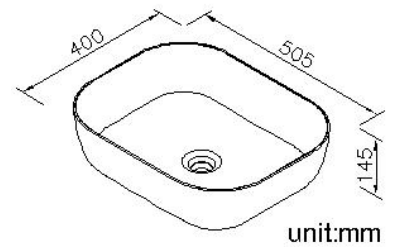

Ceramic Basin
6510-TD-8000

INTRODUCTION:

The simple design of the basin on deck set up with our Justime faucet is the necessary in your lavatory space. Ceramic material is easy to clean so it could lighter your cleaning work.

DESCRIPTION:

1. Size: 510*420*200mm

Certificaion:

Fixing Kits:

1.

AWARD: