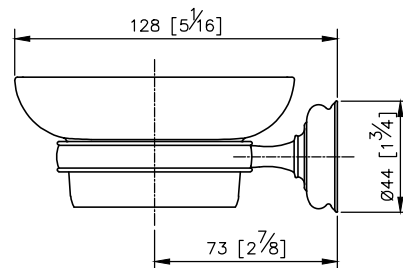

Classik Soap Dish
6703-20-80CP

unit: mm[inch]

Mounting Template Specification