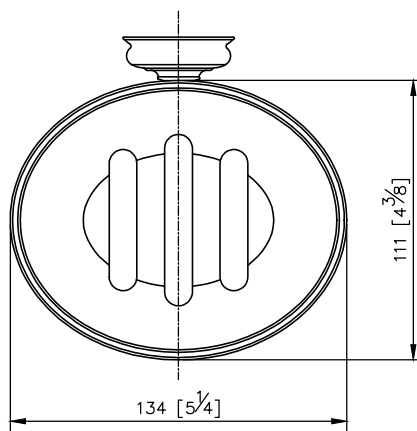

Classik Soap Dish
6703-20-80CP

unit: mm[inch]

Mounting Template Specification