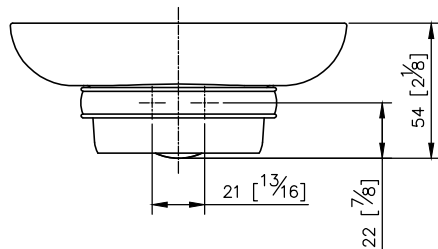

Classik Soap Dish
6703-20-80CP

unit: mm[inch]

Mounting Template Specification