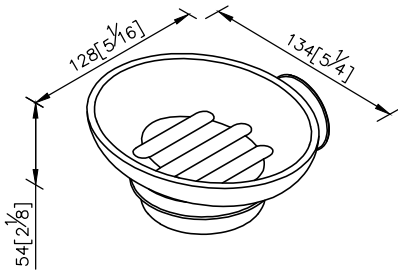

Classik Soap Dish
6703-20-80CP

unit: mm[inch]

Mounting Template Specification