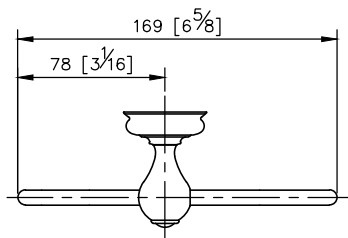

Classik Toilet Tissue Holder
6703-40-80CP

unit: mm[inch]

Mounting Template Specification