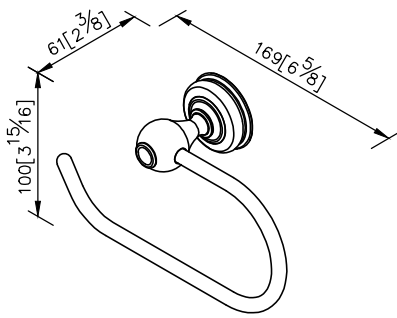

Classik Toilet Tissue Holder
6703-40-80CP

unit: mm[inch]

Mounting Template Specification