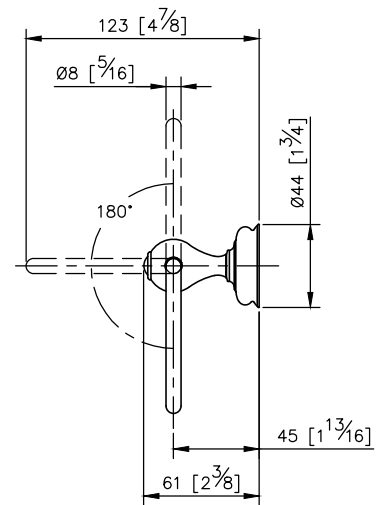

Classik Toilet Tissue Holder
6703-40-80CP

unit: mm[inch]

Mounting Template Specification