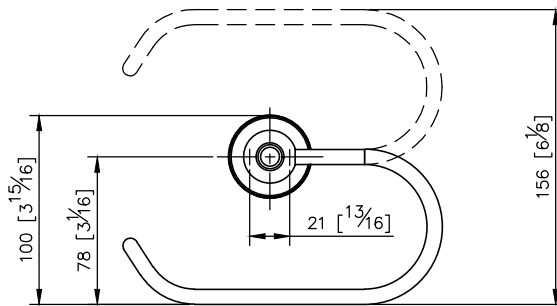

Classik Toilet Tissue Holder
6703-40-80CP

unit: mm[inch]

Mounting Template Specification