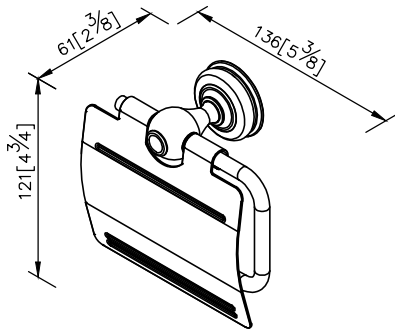

Classik Toilet Tissue Holder With Lid
6703-41-80CP

unit: mm[inch]