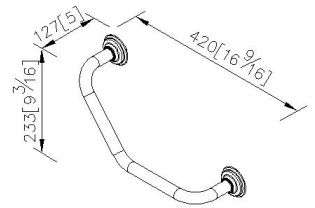

## Angle Grab Bar 6703-58-80CP

### DESCRIPTION:

- 1.Brass of forging body meets JIS 3604 standard.
- 2.Premium metal construction for durability.
- 3.Justime finishes resist corrosion and tarnish.
- 4.Finish meets the standard of ASTM-SC2.
- 5.Correctly installed product's loading is 120 kg f.
- 6.Equipped with stainless steel screws for secure installation.
- 7.Coordinates with other products in Classik collection.

unit:mm[inch]