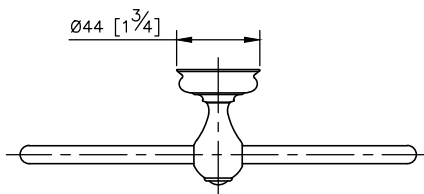

Classik Towel Ring
6703-60-80CP

unit: mm[inch]

Mounting Template Specification