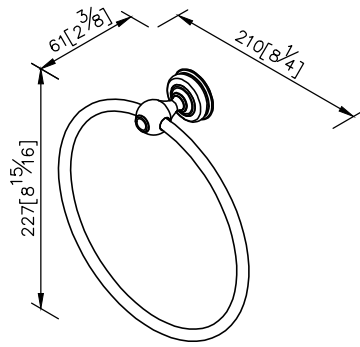

Classik Towel Ring
6703-60-80CP

unit: mm[inch]

Mounting Template Specification