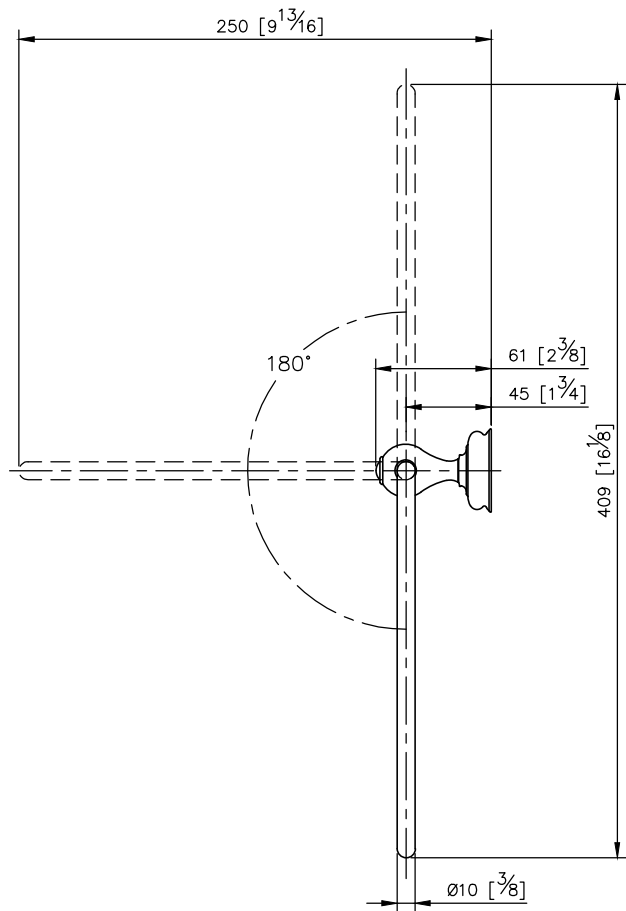

Classik Towel Ring
6703-60-80CP

unit: mm[inch]

Mounting Template Specification