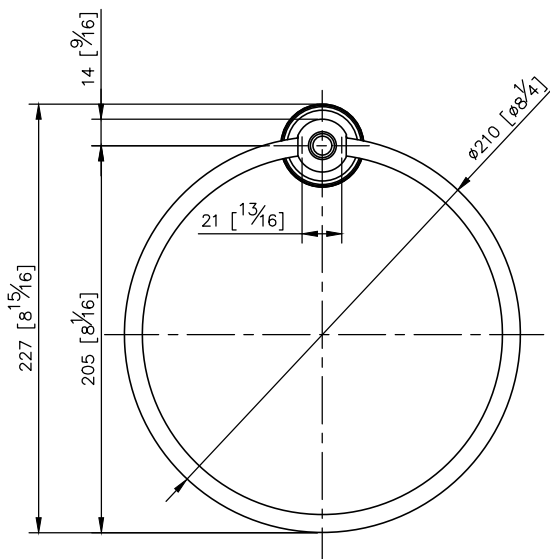

Classik Towel Ring
6703-60-80CP

unit: mm[inch]

Mounting Template Specification