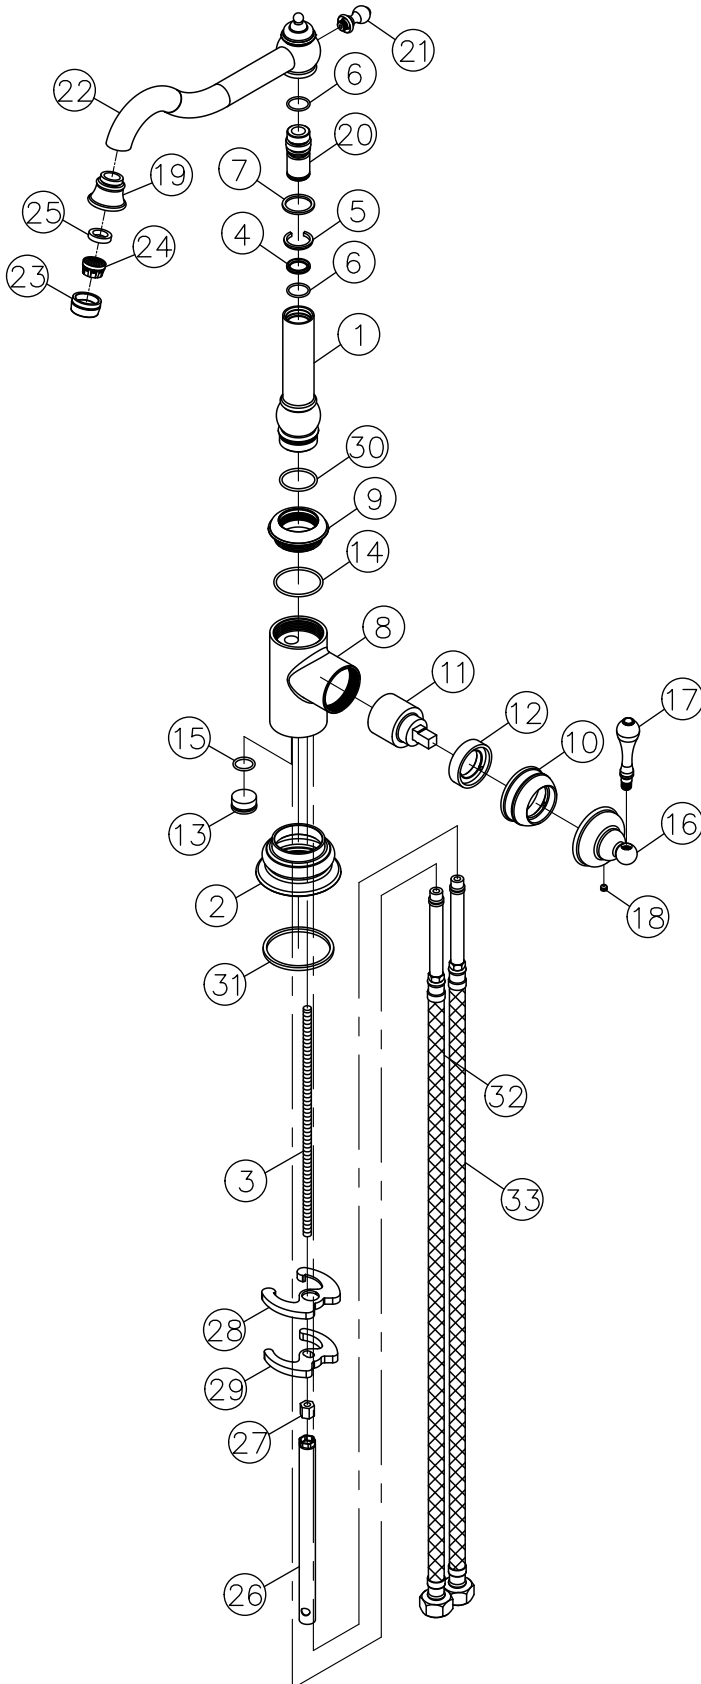

Kitchen Faucet 6703-96-80CP

NO	Part NO.	Part Name	QTY
1	0703-CC-68CP	Spout Middle Tube	1
2	0703-UK-22CP	Mounting Base	1
3	0770-9U-5400	Mounting Bolt	1
4	0770-C0-5100	Gasket	1
5	0796-A9-7500	C-Clip	1
6	0874-9D-5101	O-Ring	2
7	0909-CB-7500	Plastic Washer	1
8	0703-1A-22CP	Faucet Main Body	1
9	0703-B1-68CP	Faucet Body Fixing Nut	1
10	0703-BK-22CP	Handle Fixing Nut	1
11	0770-9H-7900	Ceramic Cartridge	1
12	0803-9S-68CR	Threaded Shank	1
13	0904-FD-68CR	Sealing Nut For Sprayer Outlet	1
14	C139-00-5101	O-Ring	1
15	MA17-RJ-5101	O-Ring	1
16	0703-BJ-22CP	Handle Cap	1
17	0703-BL-68CP	Handle Lever	1
18	F026-49-54LM	Set Screw	1
19	0703-D1-68CP	Aerator Housing	1
20	0703-FK-68CR	Spout Connector	1
21	0703-GF-68CP	Spout Knob	1
22	6703-F1-79CP	Spout	1
23	0803-AE-68CP	Aerator Shell	1
24	0874-C6-7900	Aerator	1
25	D051-00-5101	Washer	1
26	0755-H6-38ZP	Hex Mounting Sleeve	1
27	0796-E8-68RB	Hex Nut	1
28	F026-C7-5100	Rubber Washer	1
29	F026-C9-55CN	Mounting Bracket	1
30	C091-00-5100	O-Ring	1
31	D007-00-5100	Gasket	1
32	S068-FA-7901	Braided Hose	1
33	S068-FA-7902	Braided Hose	1