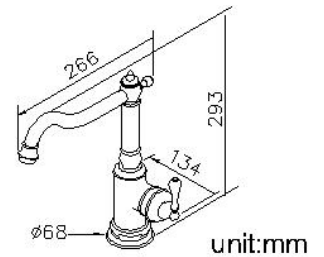

### DESCRIPTION:

- 1.Brass of sand-casting body meets ISO CuZn40Pb standard
- 2.Premium metal construction for durability
- 3.Justime finishes resist corrosion and tarnish
- 4.Finish meets the standard of ASTM-SC2
- 5.Stainless steel braided hose with SANTOPRENE tube (meets NSF approval), can stand 15Kg/cm<sup>2</sup> water pressure and 120°C heat
- 6.Aerator with removable flow restrictor (2.2 GPM max.), end-user can take off it for larger water flow if necessary
- 7.Coordinates with other products in Classik collection