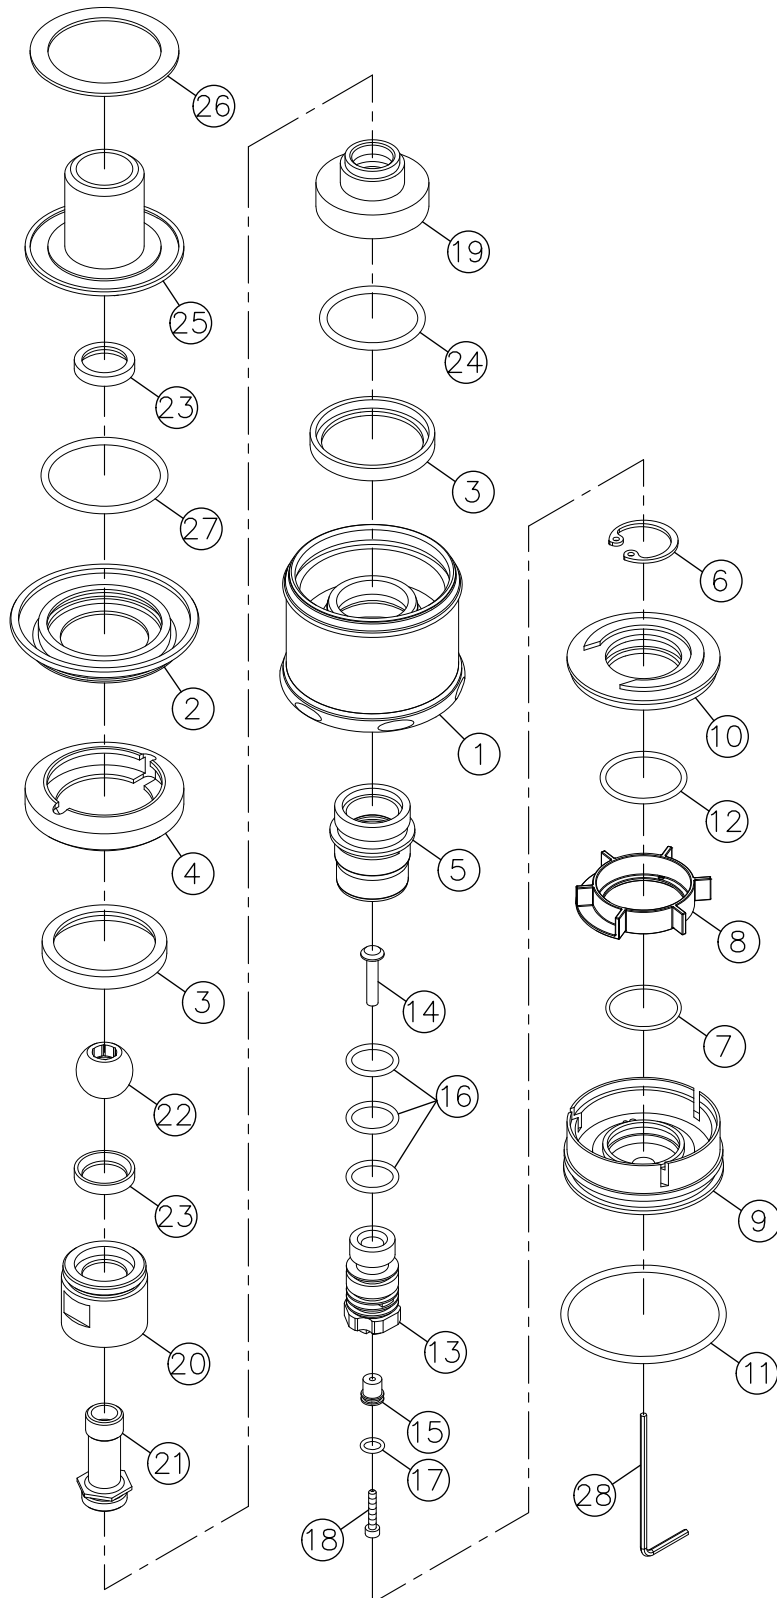

Shower Jet 6703-BJ-80CP

NO	Part NO.	Part Name	QTY
1	0703-JJ-22CP	Protection Cover	1
2	0703-JV-68CJ	Flange Cover	1
3	0777-JN-7500	Gasket	2
4	0777-JP-68CR	Retaining Nut	1
5	0777-JX-68RB	Shaft	1
6	0777-JY-5400	C-Clip	1
7	0759-C1-5100	O-Ring	1
8	0777-JF-7500	Shower Jet Generator	1
9	0777-JG-68CP	Nozzle	1
10	0777-JH-7500	Nozzle Cap	1
11	C010-00-5100	O-Ring	1
12	C074-04-5100	O-RING	1
13	0777-JK-68RB	Diverting Shaft	1
14	0777-JL-68RB	Nut	1
15	0777-JW-68RB	Fixing Ring	1
16	C179-01-5100	O-Ring	3
17	C202-00-5100	O-Ring	1
18	F026-74-5400	Screw	1
19	0777-JM-68RB	Fixing Nut	1
20	0777-JQ-68CP	Housing	1
21	0777-JR-68RB	Connecting Shaft	1
22	0777-JS-68RB	Ball	1
23	0777-JT-7500	Spacer	2
24	C077-00-5100	O-ring	1
25	0777-JU-68RB	Flange Bracket	1
26	D071-00-5100	Washer	1
27	C058-00-5100	O-Ring	1
28	F026-L1-66BN	Hex Key	1