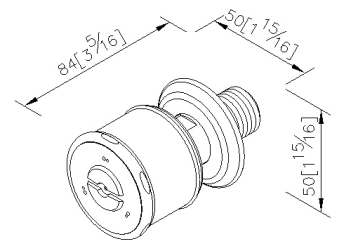

### DESCRIPTION:

- 1.The diverter has been passed 50,000 times of lifespan test.
- 2.Easy to install and disassemble for replace the components.
- 3.Lifespan of holder fastener up to 10,000 times of swivels test
- 4.The faucet should be used at the water pressure from 1 to 4 kg/cm<sup>2</sup>.
- 5.Swiveling filler with diverter valve to change the flow from hand shower to bath filler.
- 6.Rotate to remove the shower spray head for clearing if necessary.
- 7.Material of body meets JIS 3771 standard.
- 8.Brass with chrome-plated; SC2 standard of ASTM for 3 years guarantee; pass 96 hours Salt Spray Test.
- 9.With G 1/2 to water supply wall outlet

unit:mm[inch]