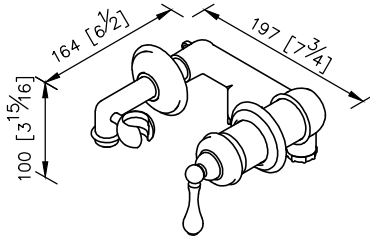

Concealed Shower Mixer 6703-X3-80CP

- 1.Brass of body meets JIS 3604 standard.
- 2.Premium metal construction for durability.
- 3.Justime finishes resist corrosion and tarnish.
- 4.Finish meets the standard of ASTM-SC2.
- 5.The mixing valve could be installed in the cemented and wood wall.
- 6.Wall supply is designed with the holder for user convenience.
- 7.Coordinates with other products in Classik collection.

unit: mm[inch]