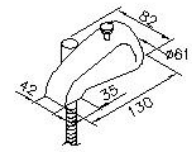

DESCRIPTION:

- 1.Easy-pull diverter for changing water stream flow
- 2.Premium metal body structure ensures reliability and durability
- 3.JUSTIME finishes resist corrosion and tarnishing