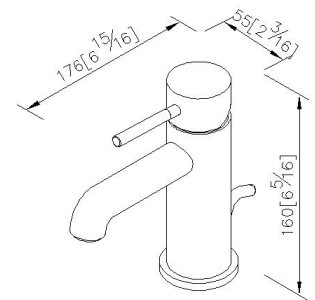

**Basin Faucet W/Lift Rod**  
**6765-90-81P1**

**INTRODUCTION:**

The simple and generous design without unnecessary lines to increase the fashion style on the showerroom. The special material of the handle has the speciality of skidproof and is easy to use. The Single-Handle Concealed Valve not only save space in the shower-room but also increase aesthetic feeling to environment.

**DESCRIPTION:**

- 1.Brass of casting body meets ISO CuZn40Pb standard.
- 2.Premium metal construction for durability.
- 3.Justime finishes resist corrosion and tarnish.
- 4.Finish meets the standard of ASTM-SC2.
- 5.Shower hose with SANTOPRENE tube (meets NSF approval), can stand 10Kg/cm2 water pressure and 120°C heat.
- 6.Stainless steel braided hose with M10 x 1.0mm (Male thread connect to faucet body) and 1/2"-14NPSM (Female thread connect to water supply system).
- 7.Stainless steel braided hose with SANTOPRENE tube (meets NSF approval), can be stood 10 Kg/cm2 water pressure and 120°C heat.
- 8.Coordinates with other products in Pan1 collection.

unit:mm[inch]

**Certification:**

**Fixing Kits:**

- 1.Mounting Bolt\*1
- Rubber Washer\*1
- Nut\*1
- Bracket\*1

**AWARD:**