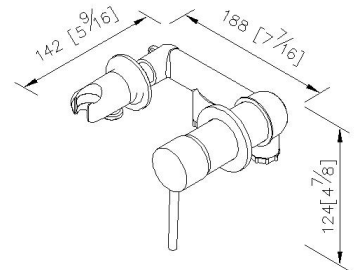

DESCRIPTION:

- 1.Premium Brass with Chrome finished meets ASTM-SC2 standard.
- 2.Handles material meets JIS 3771 Standard.
- 3.The mixing valve could be installed in the cemented and wood wall.
- 4.Wall supply is designed with the holder for user convenience.