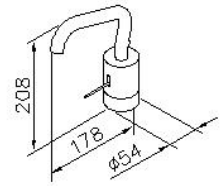

DESCRIPTION:

1. Spout can be rotated for 360 degrees and adjusted slightly for different needs. Swiveling spout has passed up to 50,000 turns test).
2. With the special internal structure and cylindrical outlook, these designs can reduce the filth and complex lines.
3. Concealed aerator flow restrictor (2.2 GPM max.).
4. Stainless steel braided hose with M10 x 1.0mm (Male thread connect to faucet body) and 1/2"-14NPSM (Female thread connect to water supply system).
5. Ceramic valve with CERAMTEC ceramic disc / (Germany)
6. Brass with Chrome plated meets ASTM-SC2 standard.
7. Spout material meets JIS C2700 Standard
8. Faucet body material meets JIS 3771 Standard