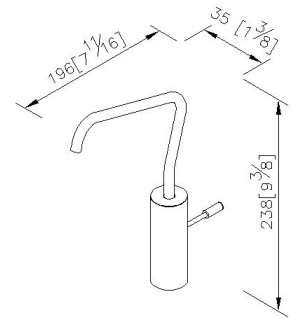

#### INTRODUCTION:

The spout of "Lucky Seven" Drinking Water Faucet looks like growing stalk and curved shape is like the lucky numeral-7; designer wish users having good experience of happiness, nature, health, and safe with special shape design.

#### DESCRIPTION:

- 1.The drinking faucet has been made of lead-free brass for ensuring the safety of drinking water.
- 2.Water flow rate: over 4920 c.c./per minute(under 50PSI)
- 3.Fitting for all kind of R/O reverse osmosis water drinking systems.
- 4.Users need to unlock and continuously push down the valve for running the hot water; as users stop pushing, the valve would be shut-off and lock again for avoiding the accident as hot water continuously running.

unit: mm[inch]