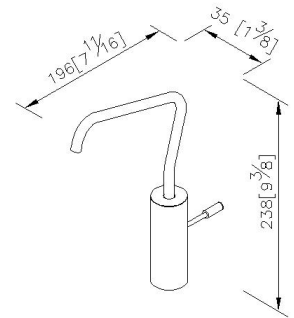

Lucky 7

Water Drinking Faucet (Hot & Cold) 6777-G2-80SW

INTRODUCTION:

The spout of "Lucky Seven" Drinking Water Faucet looks like growing stalk and curved shape is like the lucky numeral-7; designer wish users having good experience of happiness, nature, health, and safe with special shape design.

DESCRIPTION:

- 1.The drinking faucet has been made of lead-free brass for ensuring the safety of drinking water.
- 2.Water flow rate: over 4920 c.c./per minute(under 50PSI)
- 3.Fitting for all kind of R/O reverse osmosis water drinking systems.
- 4.Users need to unlock and continuously push down the valve for running the hot water; as users stop pushing, the valve would be shut-off and lock again for avoiding the accident as hot water continuously running.

unit: mm[inch]

Certification:

Fixing Kits:

- 1.Drinking Tap Fixing Kits 2:(Rubber Gasket*1,Steel Washer*1,Lock Nut*1,Cone Washer*2,Eyelet*2,Compression Nut*2)

AWARD: