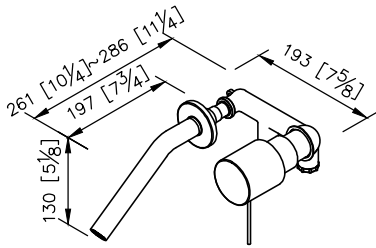

LUCKY 7 Wall-Mounted Basin Mixer 6777-X2-80CP

unit: mm[inch]