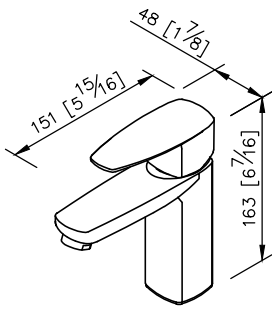

PAN 2 Basin Faucet
6779-90-80CP

unit: mm[inch]