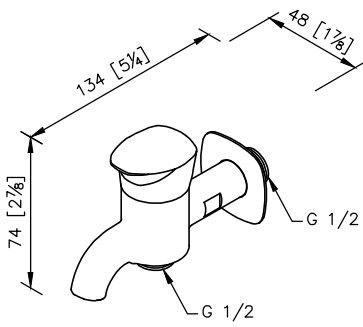

PAN 2 Two-Way Bib Tap
6779-L3-80CP

unit: mm[inch]