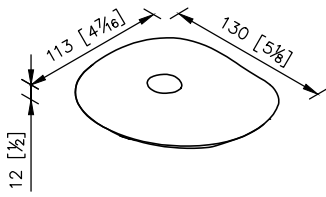

Ether Freestanding Soap Dish
6781-24-80CP

unit: mm[inch]