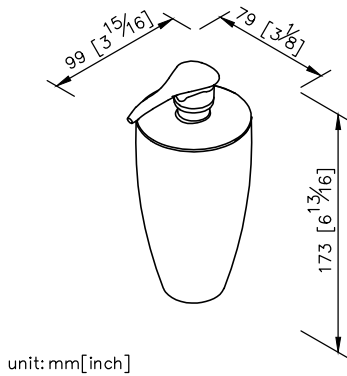

Ether Freestanding Soap Dispenser
6781-26-80CP

unit: mm[inch]