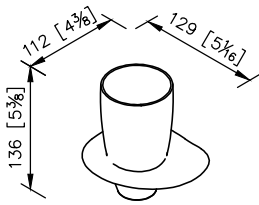

Ether Tumbler Holder
6781-30-80CP

unit: mm[inch]

Mounting Template Specification