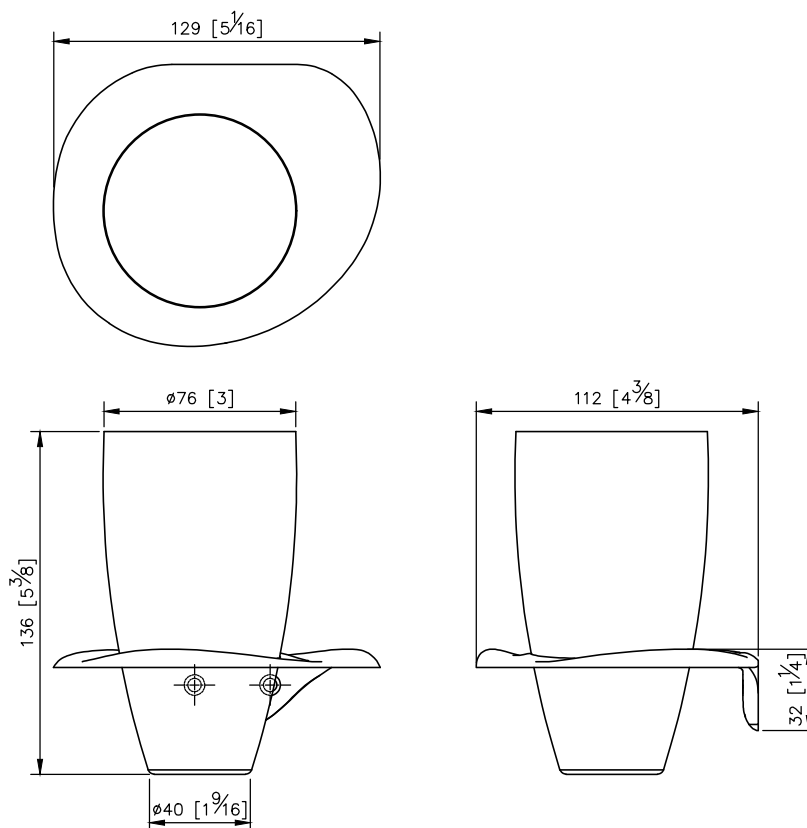

Ether Tumbler Holder
6781-30-80CP

unit: mm[inch]

Mounting Template Specification