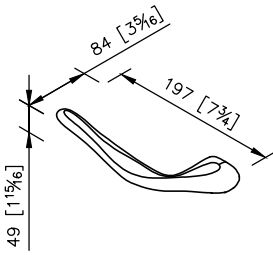

Ether Toilet Tissue Holder
6781-40-80CP

unit: mm[inch]

Mounting Template Specification