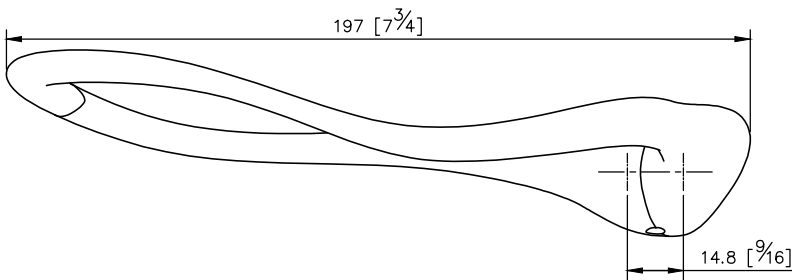

Ether Toilet Tissue Holder
6781-40-80CP

unit: mm[inch]

Mounting Template Specification