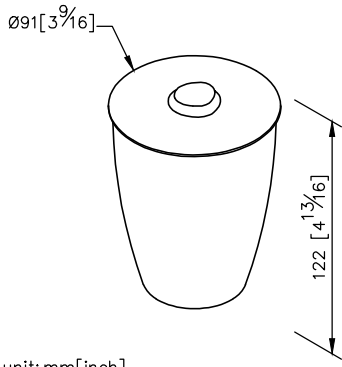

Ether Freestanding Cotton Wool Pot
6781-45-80CP

unit: mm[inch]