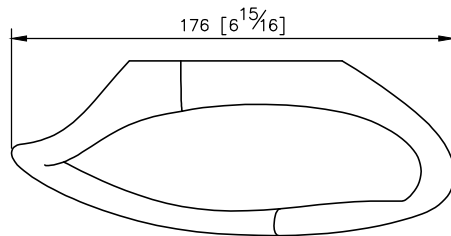

Ether Towel Ring
6781-60-80CP

unit: mm[inch]

Mounting Template Specification