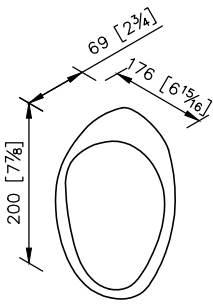

Ether Towel Ring
6781-60-80CP

unit: mm[inch]

Mounting Template Specification