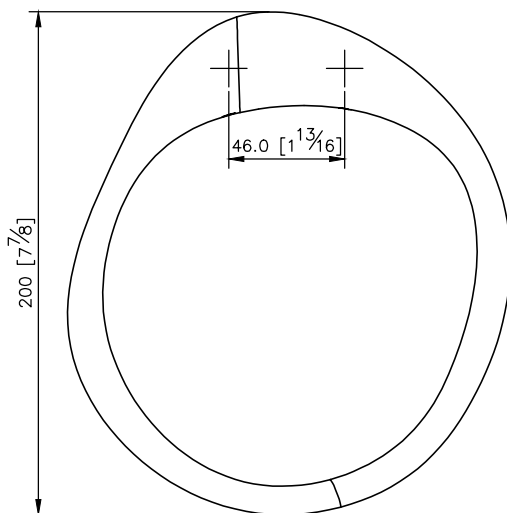

Ether Towel Ring
6781-60-80CP

unit: mm[inch]

Mounting Template Specification