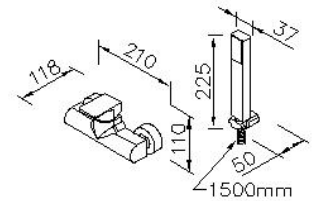

DESCRIPTION:

- 1.Universal mold design which uses common parts and increase more convenient for maintained.
- 2.Ceramic valve with CERAMTEC ceramic disc / (Germany)
- 3.Handle can be moved up to 22° to adjust water flow from closed position; hot and cold water controlled by swinging handle for 45° both right and left sides.
- 4.The available distance between two centers of wall water-outlet is 122mm to 178mm.
- 5.With R 1/2 to water supply wall outlet.
- 6.Elastic shower hose can be extended from 1.5 meter to 2 meter and stand 15Kg/cm2 water pressure.
- 7.Casting material meets ISO CuZn40Pb Standard.
- 8.Handle material meets JIS 3771 Standard.

unit:mm

Certifictaion:

Fixing Kits:

- 1.SUS 304 Stainless Steel Screws*2
- Hex Key2.0mm*1
Bracket Anchor*1
Plastic Anchors*2

AWARD: