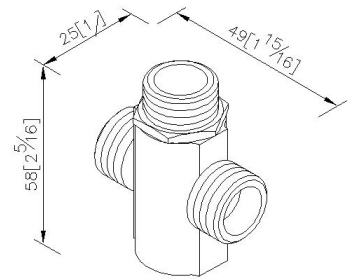

Diverter
6790-TC-80CR

INTRODUCTION:

JUSTIME's sprayer are widely loved by the public. Many consumers also respond that although they are not currently using JUSTIME mixers, they want to install JUSTIME sprayer. Therefore, our team has developed a variety of three-way and four-way diverter, which provide single-handle and two-handle faucet are used with the sprayer, and can also be freely matched and installed on other different products according to user needs.

DESCRIPTION:

- 1.6790-TC for two-handle basin/kitchen faucet.
- 2.The faucet body needs to be connected to the diverter with a braided hose.
3. The other water inlet hole not used by the faucet body needs to be sealed with a water stop nut.