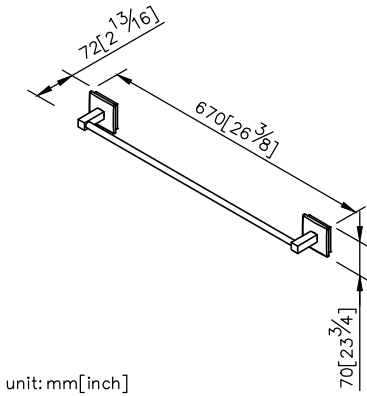

Happiness Towel Bar
6801-10-80CP

unit: mm[inch]