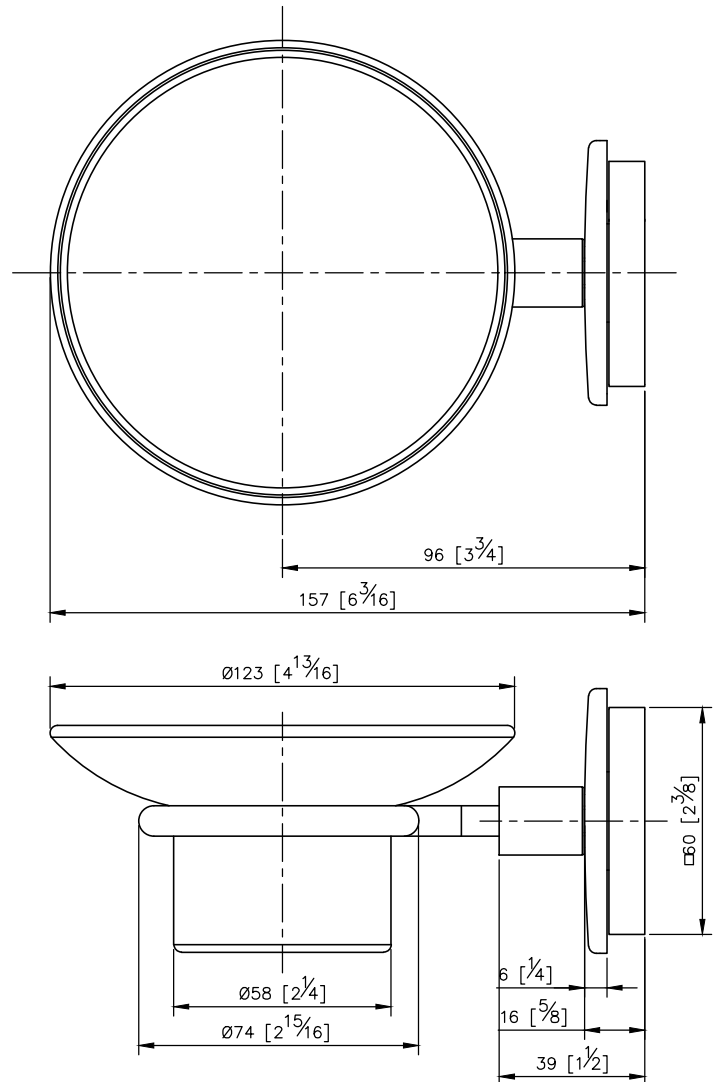

**Happiness Soap Dish**  
6801-20-80CP

unit: mm[inch]

**Mounting Template Specification**