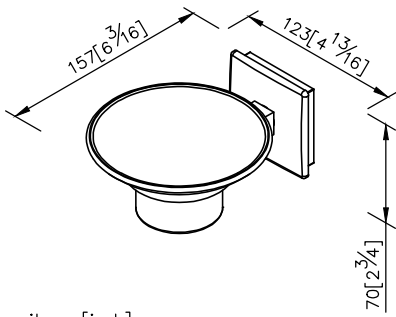

**Happiness Soap Dish**  
6801-20-80CP

unit: mm[inch]

**Mounting Template Specification**