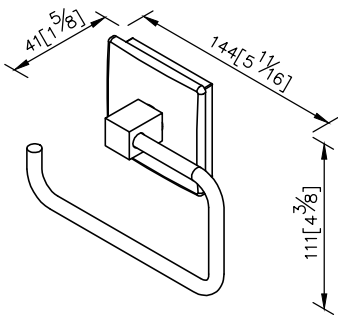

**Happiness Toilet Tissue Holder**  
6801-40-80CP

unit: mm[inch]