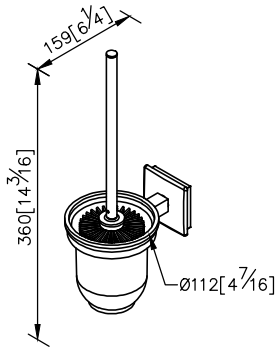

Happiness Toilet Brush Holder

6801-80-80CP

unit: mm[inch]

Mounting Template Specification