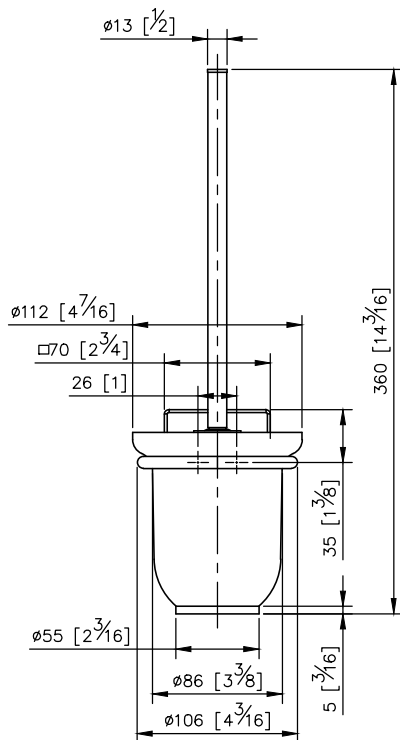

Happiness Toilet Brush Holder

6801-80-80CP

unit: mm[inch]

Mounting Template Specification