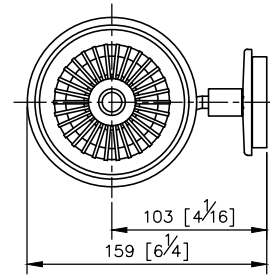

Happiness Toilet Brush Holder

6801-80-80CP

unit: mm[inch]

Mounting Template Specification