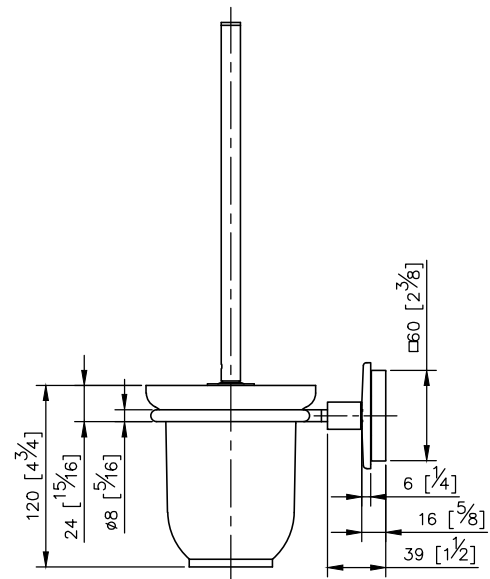

Happiness Toilet Brush Holder

6801-80-80CP

unit: mm[inch]

Mounting Template Specification